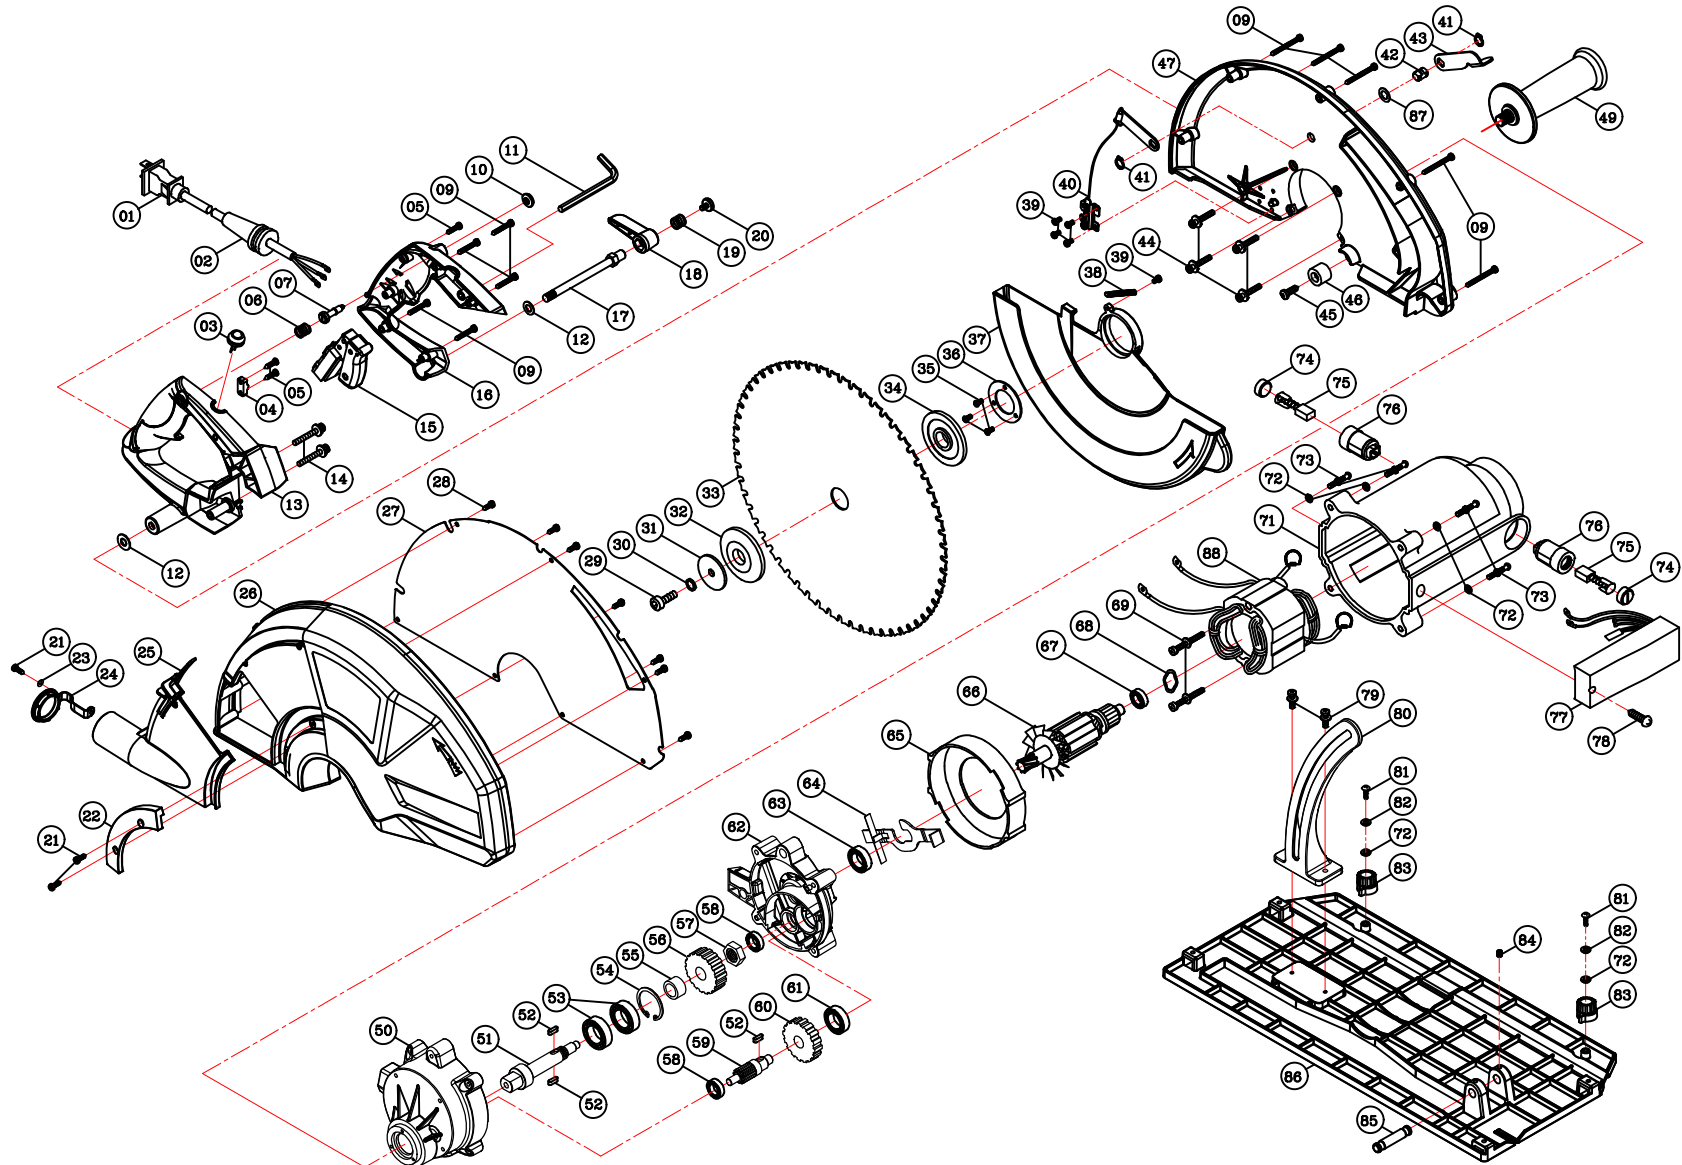

# MODEL : CS320 METAL CUTTING CIRCULAR SAWS

No.01~88 Version 2021.10.14 D.811